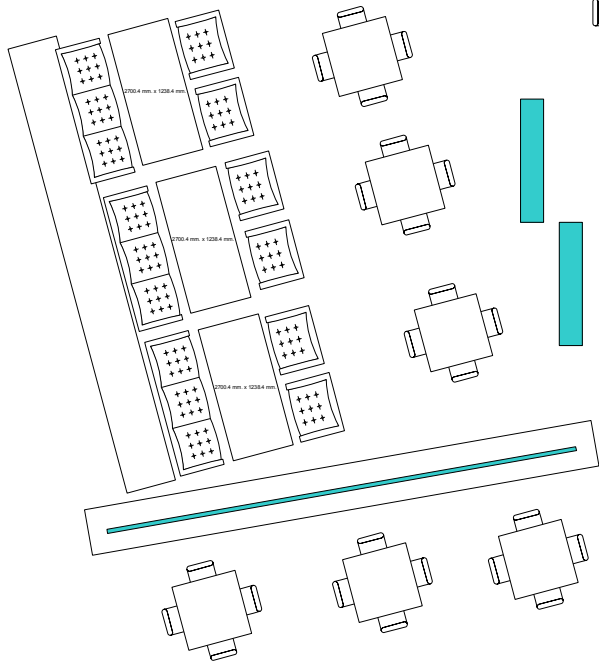

Parking area

Entrance

Bar 1

Inside area

Pizza kitchen

Terrace

Lounge

Bar 2

Entrance

67 seating inside
 50 seats in the terrace
 Extra 30 seats can be
 add at the lounge
 Also extra sitting can
 be add inside

Entrance

Garden

Garden

acqua
 restaurant