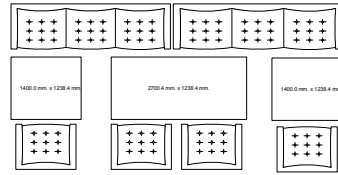

Parking area

Entrance

Bar 1

Inside area

Pizza kitchen

Terrace

Lounge

Bar 2

Entrance

67 seating inside
 50 seats in the terrace
 Extra 30 seats can be
 add at the lounge
 Also extra sitting can
 be add inside

Entrance

Garden

Garden

acqua
 restaurant