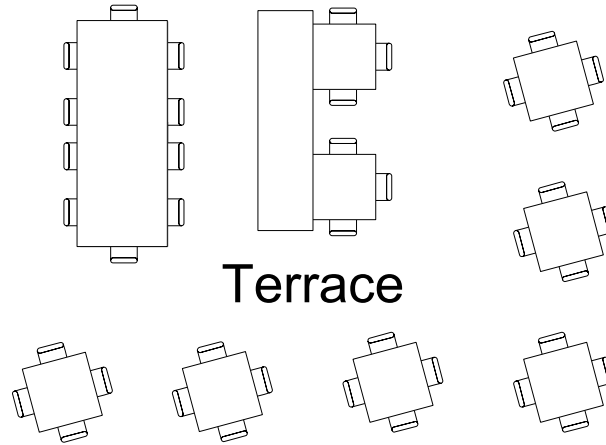

Parking area

Entrance

Bar 1

Inside area

Pizza kitchen

Terrace

Lounge

Bar 2

Entrance

67 seating inside
 50 seats in the terrace
 Extra 30 seats can be
 add at the lounge
 Also extra sitting can
 be add inside

Entrance

Garden

Garden

acqua
 restaurant